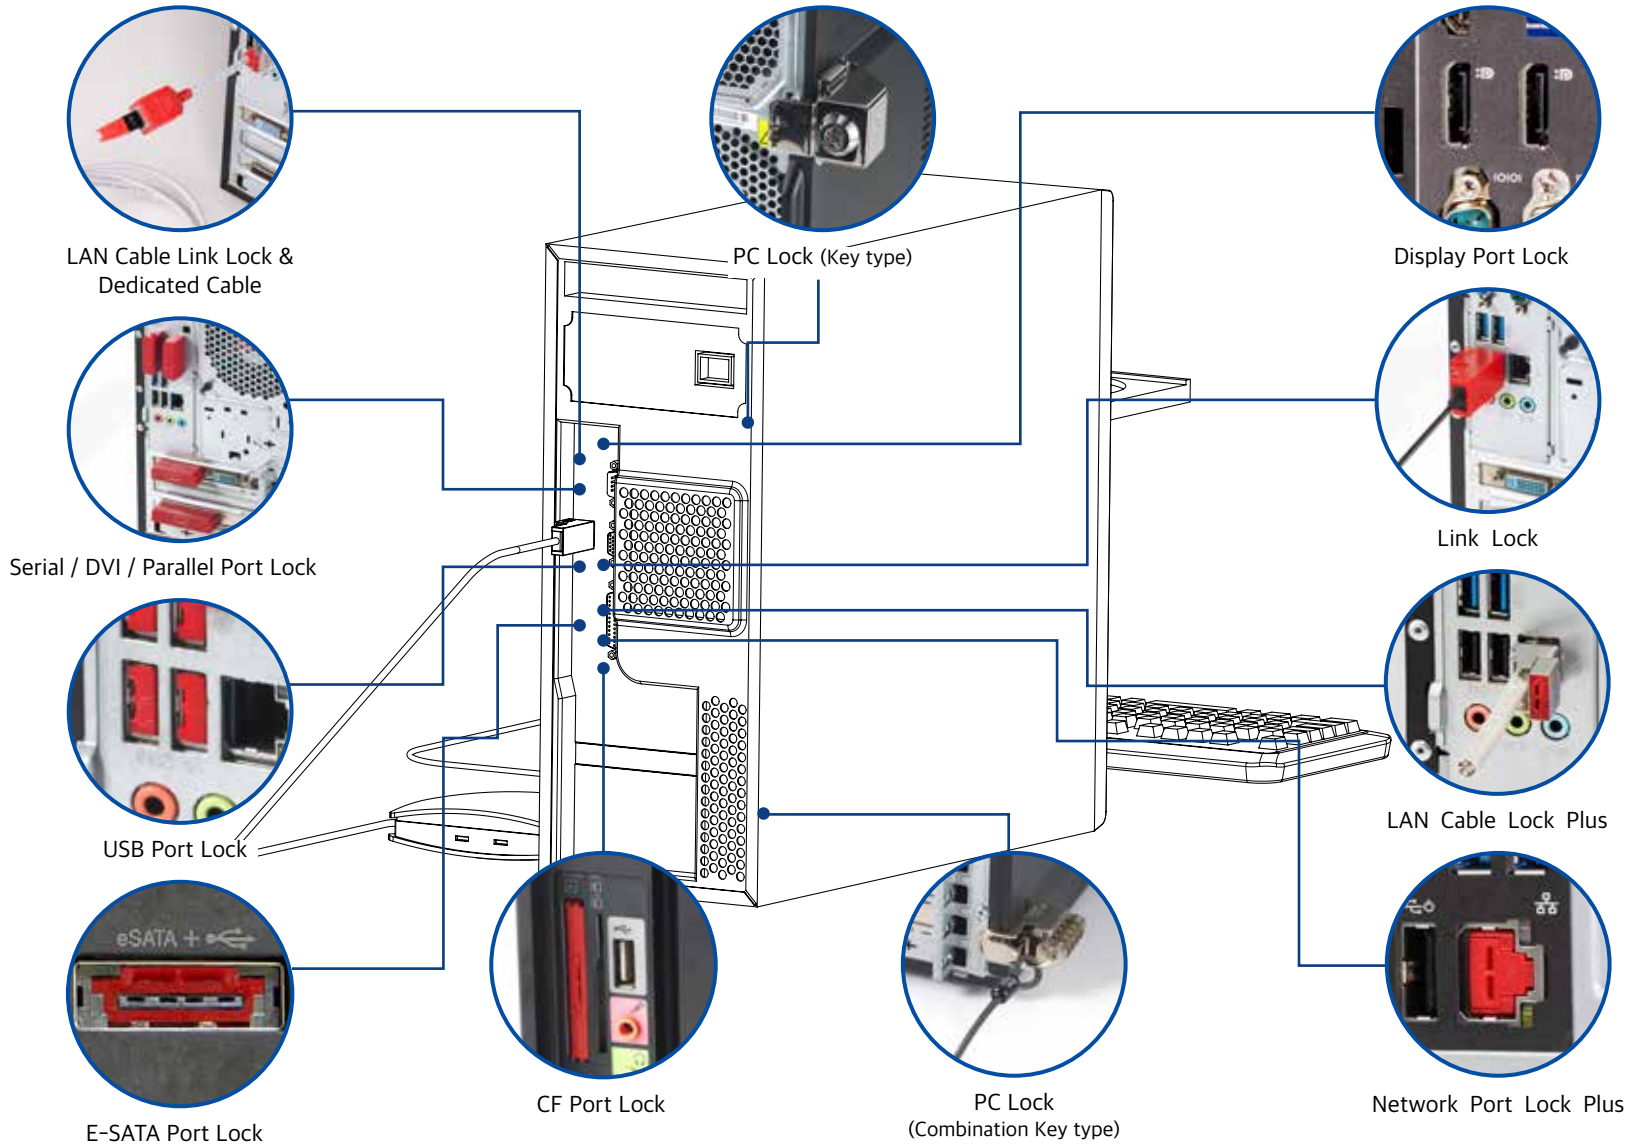

Desktop (Rear Panel)