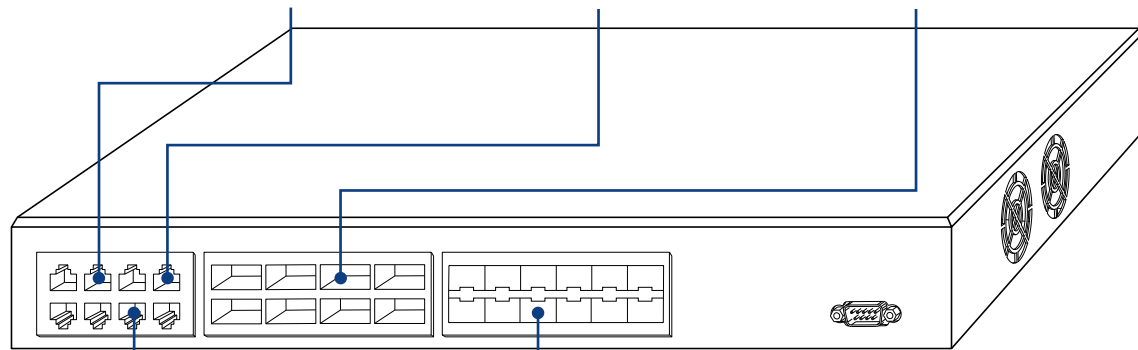

Network Port Lock Plus