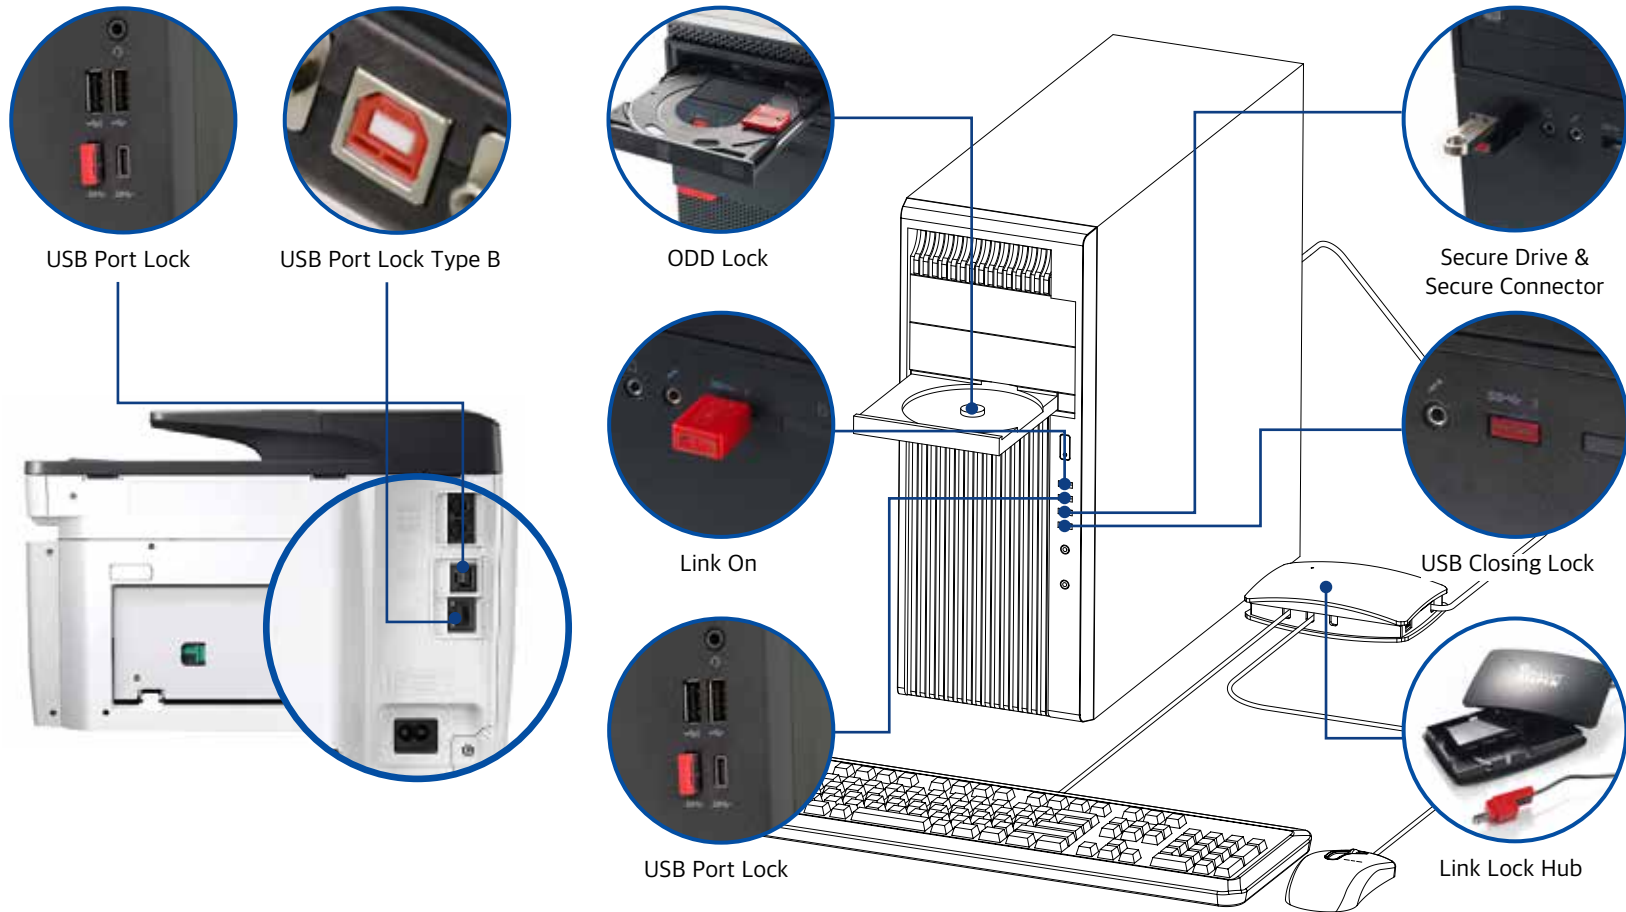

Printer / Scanner / Desktop (Front)