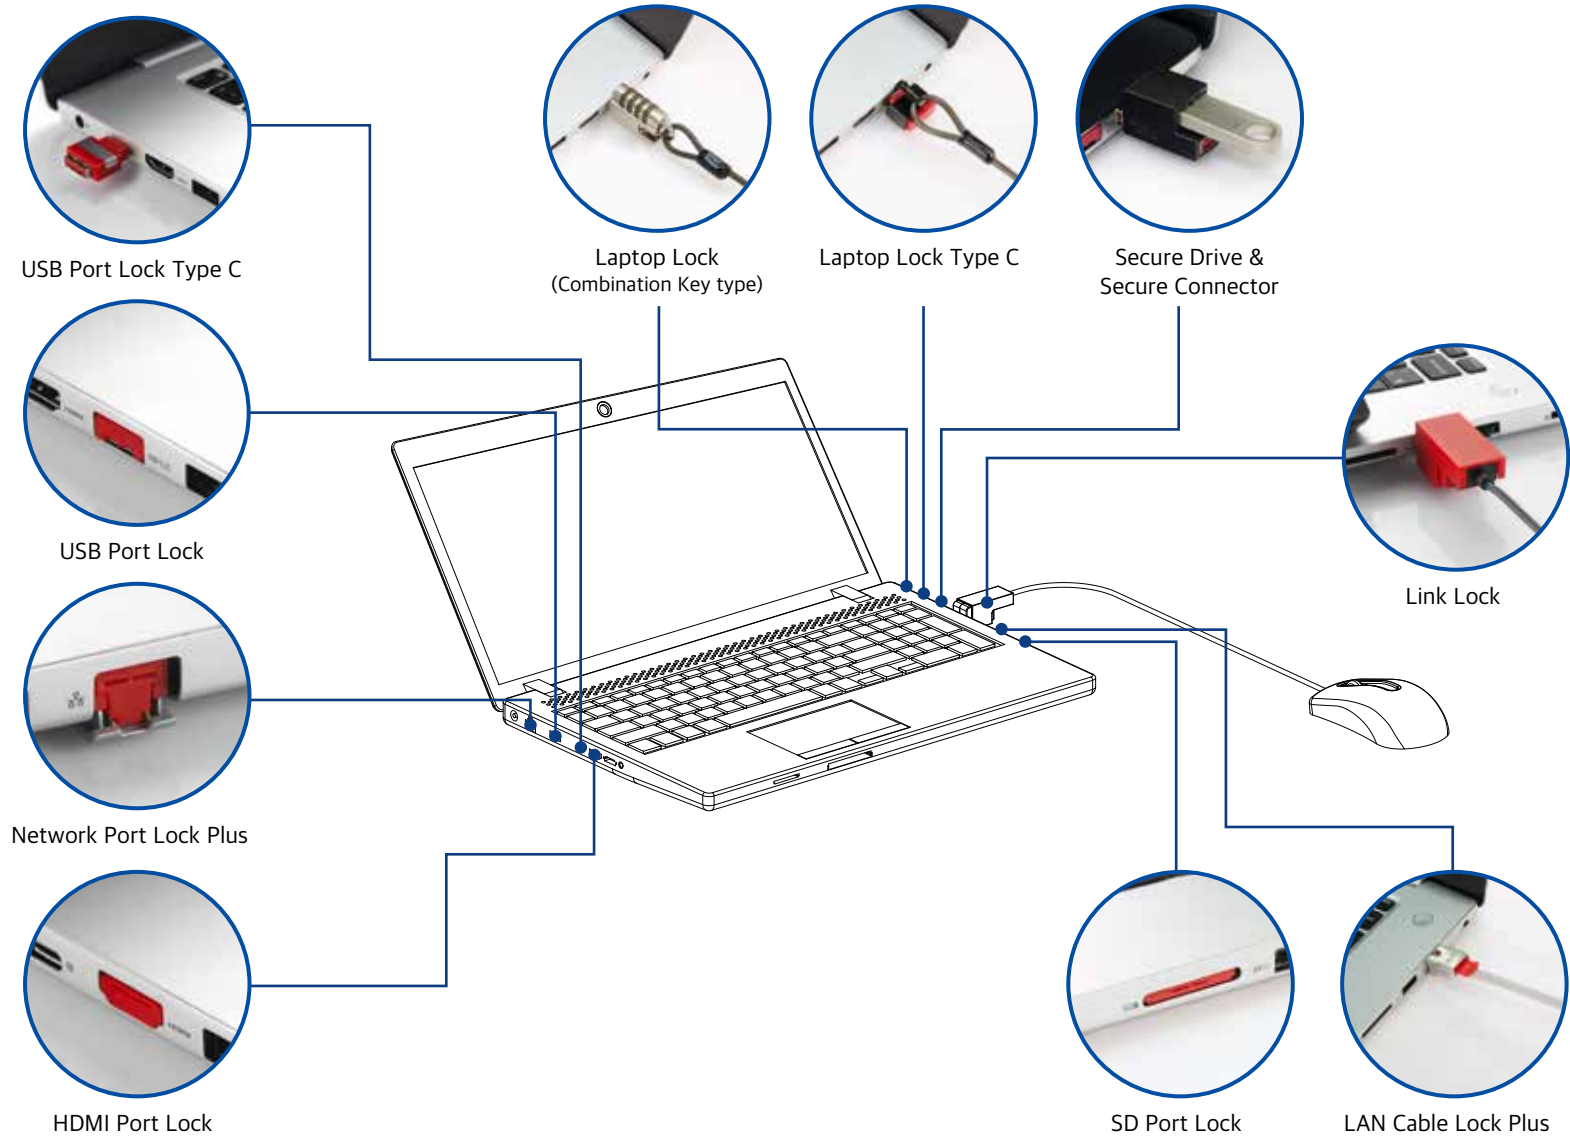

Display Port Lock

CSK-DLD10

Width 16 × Length 86 × Height 4.7 mm |

Weight 0.3g

This device blocks an open Display Port to prevent unauthorized use. Removal can be done with a pattern matched key.

Universal Lock Key

CSK-U11 / CSK-U20

Width 29.2 × Length 155 × Height 16.4mm |

Weight 65g

Advantages

- I. Low Management Costs
(Unlock 30 different Smart Keeper products with one lock key)

- II. Pattern management
 - Key management by serial number
 - Non-Distribution to public (B2B only)
 - End User Verification Process

- III. Various key patterns available

Network Switch

Network Module Lock

LAN Cable Lock Plus

QSFP Port Lock

Network Port Lock Plus

Fiber Optic Module Lock

Laptop (Notebook)