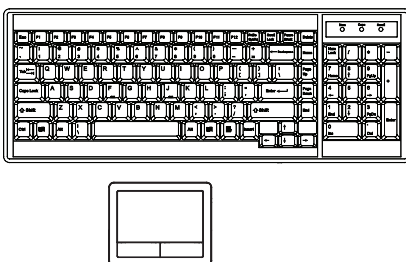

2K KVM Cable		Resolution 16:9 - max. 2560 x 1440 Support **: 16:10 - max. 1920 x 1200 4:3 - max. 1600 x 1200
CH - 6D (6 ft) DVI-D KVM cable	CH - 6H (6 ft) HDMI KVM cable	

DVI-D KVM	IP	Remote	12-port
	0	0	L120 - 1201D

DVI-D USB KVM Cable		Resolution 16:10 - max. 1920 x 1200 Support **: 16:9 - max. 1920 x 1080 4:3 - max. 1600 x 1200	
		CI - 6 (6 ft)	CI - 15 (15 ft)

Cat6 Matrix KVM	IP	Remote	8-port	16-port	32-port
	1	1	-	L120 - MUIP1613	L120 - MUIP3213
	2	1	-	L120 - MUIP1624	L120 - MUIP3224
	0	1	-	L120 - MU1602	L120 - MU3202
	0	2	-	L120 - MU1603	L120 - MU3203
	0	3	-	L120 - MU1604	L120 - MU3204

Cat6 KVM Dongle		
DG - 100P DP - USB dongle	DG - 100H HDMI - USB dongle	DG - 100SD DVI - USB dongle
DG - 100S VGA - USB dongle	DG - 100 VGA - PS/2 dongle	
Resolution 16:10 - max. 1920 x 1200 Support **: 16:9 - max. 1920 x 1080 4:3 - max. 1600 x 1200		

Cat6 Combo KVM	IP	Remote	8-port	16-port	32-port
	1	0	L120 - UIP802	L120 - UIP1602	L120 - UIP3202
	0	1	L120 - U802	L120 - U1602	L120 - U3202
	0	0	L120 - U801	L120 - U1601	L120 - U3201

DB-15 Matrix KVM	IP	Remote	8-port	16-port
	1	1	L120 - MIP813	L120 - MIP1613
	2	1	L120 - MIP824	L120 - MIP1624
	0	1	L120 - M802	L120 - M1602
	0	2	L120 - M803	L120 - M1603
	0	3	L120 - M804	L120 - M1604

DB-15 VGA USB KVM Cable		
CB - 6 (6 ft)	CB - 10 (10 ft)	CB - 15 (15 ft)
Resolution 16:10 - max. 1920 x 1200 Support **: 16:9 - max. 1920 x 1080 4:3 - max. 1600 x 1200		

DB-15 Combo KVM	IP	Remote	8-port	16-port
	1	0	L120 - IP802	L120 - IP1602
	0	1	L120 - 802	L120 - 1602
	0	0	L120 - S801	L120 - S1601

Standard Keyboard

Ge G keyboard integrated with touchpad

Supporting layouts

America		United States
EMEA		United Kingdom
		Germany
		France
		Spain
		Italy
Asia		Japan
		Korea